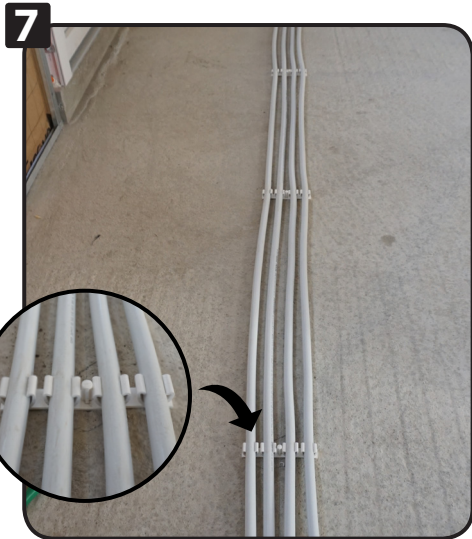

E.U. MODEL

Double

Quadruple

100 % nylon
Polyamide 6

Drill Ø 8 mm.

Hammer.

FIX-RING MULTI quadruple
is set up !

Prepare the installation.

Unroll the tube.

«CLIC»

Clip the tube with the foot =
simple and fast !

FIX-RING MULTI[®]

PLUMBING

The tubes are positioned !

Multi-Diameter

A single product for different diameters !

Position the FIX-RING MULTI double.

Clip the tubes with the foot.

Installation completed !

Designation
FIX-RING MULTI WHITE Ø 16 to 20 DOUBLE
FIX-RING MULTI WHITE Ø 16 to 20 QUADRUPLE

Designation
FIX-RING MULTI WHITE Ø 22 to 26 DOUBLE
FIX-RING MULTI WHITE Ø 22 to 26 QUADRUPLE