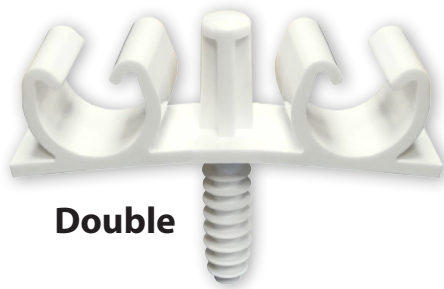

I.N.G. FIXATIONS

Le choix du Pro !

FIX-RING MULTI[®]

WHITE

PLUMBING

**FOR FIXING MULTILAYER PIPE, PER TUBE
AND SHEATHED COPPER TUBE**

NEW

PATENTED

E.U. MODEL

Double

Quadruple

100 % nylon
Polyamide 6

Drill Ø 8 mm.

Hammer.

FIX-RING MULTI quadruple
is set up !

Prepare the installation.

Unroll the tube.

«CLIC»

Clip the tube with the foot =
simple and fast !

FIX-RING MULTI[®]

PLUMBING

The tubes are positioned !

Multi-Diameter

A single product for different diameters !

Position the FIX-RING MULTI double.

Clip the tubes with the foot.

Installation completed !

Designation
FIX-RING MULTI WHITE Ø 16 to 20 DOUBLE
FIX-RING MULTI WHITE Ø 16 to 20 QUADRUPLE

Designation
FIX-RING MULTI WHITE Ø 22 to 26 DOUBLE
FIX-RING MULTI WHITE Ø 22 to 26 QUADRUPLE