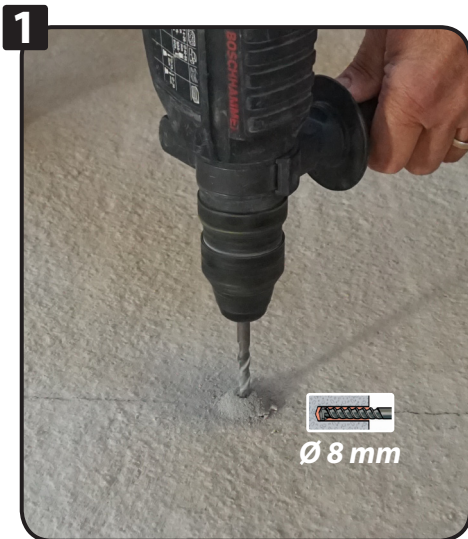

E.U. MODEL

Double

Quadruple

100 % nylon
Polyamide 6

Drill Ø 8 mm.

Hammer.

FIX-RING MULTI quadruple
is set up !

Prepare the installation.

Unroll the tube.

«CLIC»

Clip the tube with the foot =
simple and fast !

FIX-RING MULTI[®]

PLUMBING

The tubes are positioned !

Multi-Diameter

A single product for different diameters !