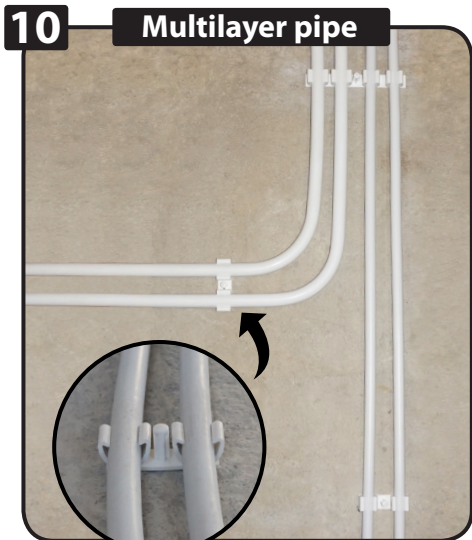

E.U. MODEL

Double

Quadruple

100 % nylon
Polyamide 6

Drill Ø 8 mm.

Hammer.

FIX-RING MULTI quadruple
is set up !

Prepare the installation.

Unroll the tube.

«CLIC»

Clip the tube with the foot =
simple and fast !

FIX-RING MULTI[®]

PLUMBING

The tubes are positioned !

Multi-Diameter

A single product for different diameters !

Position the FIX-RING MULTI double.

Clip the tubes with the foot.

Installation completed !

Designation
FIX-RING MULTI WHITE Ø 16 to 20 DOUBLE
FIX-RING MULTI WHITE Ø 16 to 20 QUADRUPLE

Designation
FIX-RING MULTI WHITE Ø 22 to 26 DOUBLE
FIX-RING MULTI WHITE Ø 22 to 26 QUADRUPLE