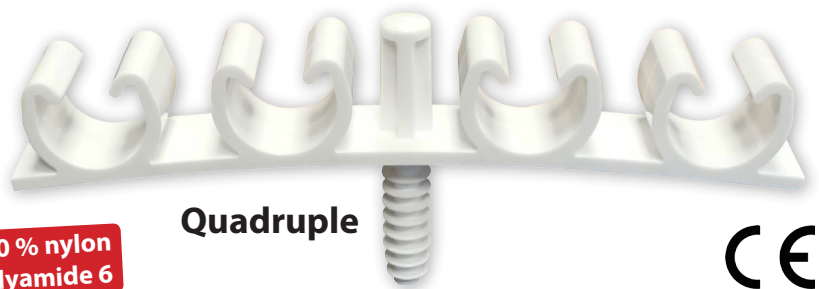

I.N.G. FIXATIONS

Le choix du Pro !

FIX-RING MULTI[®]

WHITE

PLUMBING

**FOR FIXING MULTILAYER PIPE, PER TUBE
AND SHEATHED COPPER TUBE**

NEW

PATENTED

E.U. MODEL

Double

Quadruple

100 % nylon
Polyamide 6

Drill Ø 8 mm.

Hammer.

FIX-RING MULTI quadruple
is set up !

Prepare the installation.

Unroll the tube.

«CLIC»

Clip the tube with the foot =
simple and fast !

FIX-RING MULTI[®]

PLUMBING

The tubes are positioned !

Multi-Diameter

A single product for different diameters !

Position the FIX-RING MULTI double.

Clip the tubes with the foot.

Installation completed !

Designation
FIX-RING MULTI WHITE Ø 16 to 20 DOUBLE
FIX-RING MULTI WHITE Ø 16 to 20 QUADRUPLE

Designation
FIX-RING MULTI WHITE Ø 22 to 26 DOUBLE
FIX-RING MULTI WHITE Ø 22 to 26 QUADRUPLE