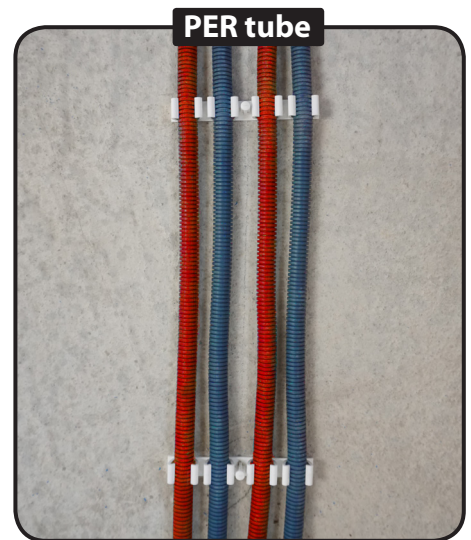

E.U. MODEL

Double

Quadruple

100 % nylon
Polyamide 6

Drill Ø 8 mm.

Hammer.

FIX-RING MULTI quadruple
is set up !

Prepare the installation.

Unroll the tube.

«CLIC»

Clip the tube with the foot =
simple and fast !

FIX-RING MULTI[®]

PLUMBING

The tubes are positioned !

Multi-Diameter

A single product for different diameters !

Position the FIX-RING MULTI double.

Clip the tubes with the foot.

Installation completed !

Designation
FIX-RING MULTI WHITE Ø 16 to 20 DOUBLE
FIX-RING MULTI WHITE Ø 16 to 20 QUADRUPLE

Designation
FIX-RING MULTI WHITE Ø 22 to 26 DOUBLE
FIX-RING MULTI WHITE Ø 22 to 26 QUADRUPLE