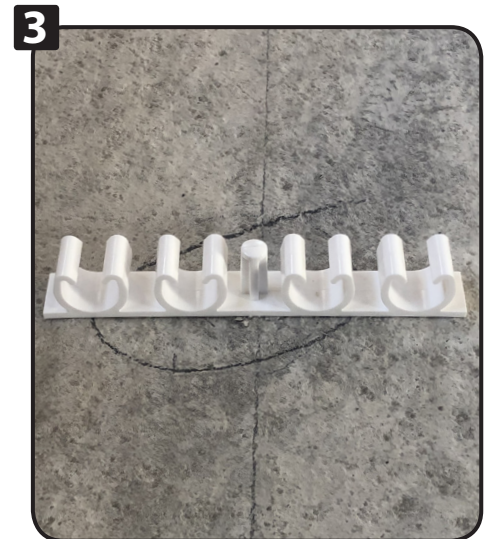

E.U. MODEL

Double

Quadruple

100 % nylon
Polyamide 6

Drill Ø 8 mm.

Hammer.

FIX-RING MULTI quadruple
is set up !

Prepare the installation.

Unroll the tube.

«CLIC»

Clip the tube with the foot =
simple and fast !

FIX-RING MULTI[®]

PLUMBING

The tubes are positioned !

Multi-Diameter

A single product for different diameters !

Position the FIX-RING MULTI double.

Clip the tubes with the foot.

Installation completed !

Designation
FIX-RING MULTI WHITE Ø 16 to 20 DOUBLE
FIX-RING MULTI WHITE Ø 16 to 20 QUADRUPLE

Designation
FIX-RING MULTI WHITE Ø 22 to 26 DOUBLE
FIX-RING MULTI WHITE Ø 22 to 26 QUADRUPLE