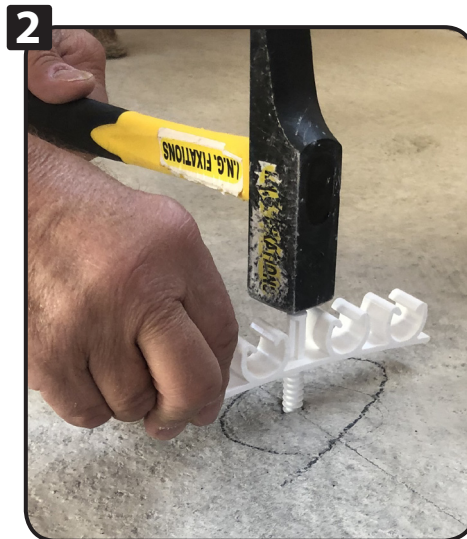

E.U. MODEL

Double

Quadruple

100 % nylon
Polyamide 6

Drill Ø 8 mm.

Hammer.

FIX-RING MULTI quadruple
is set up !

Prepare the installation.

Unroll the tube.

«CLIC»

Clip the tube with the foot =
simple and fast !

FIX-RING MULTI[®]

PLUMBING

The tubes are positioned !

Multi-Diameter

A single product for different diameters !

Position the FIX-RING MULTI double.

Clip the tubes with the foot.

Installation completed !

Designation
FIX-RING MULTI WHITE Ø 16 to 20 DOUBLE
FIX-RING MULTI WHITE Ø 16 to 20 QUADRUPLE

Designation
FIX-RING MULTI WHITE Ø 22 to 26 DOUBLE
FIX-RING MULTI WHITE Ø 22 to 26 QUADRUPLE