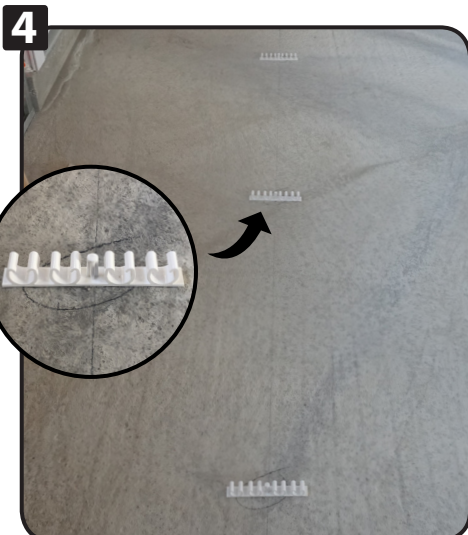

E.U. MODEL

Double

Quadruple

100 % nylon
Polyamide 6

Drill Ø 8 mm.

Hammer.

FIX-RING MULTI quadruple
is set up !

Prepare the installation.

Unroll the tube.

«CLIC»

Clip the tube with the foot =
simple and fast !

FIX-RING MULTI[®]

PLUMBING

The tubes are positioned !

Multi-Diameter

A single product for different diameters !

Position the FIX-RING MULTI double.

Clip the tubes with the foot.

Installation completed !

Designation
FIX-RING MULTI WHITE Ø 16 to 20 DOUBLE
FIX-RING MULTI WHITE Ø 16 to 20 QUADRUPLE

Designation
FIX-RING MULTI WHITE Ø 22 to 26 DOUBLE
FIX-RING MULTI WHITE Ø 22 to 26 QUADRUPLE