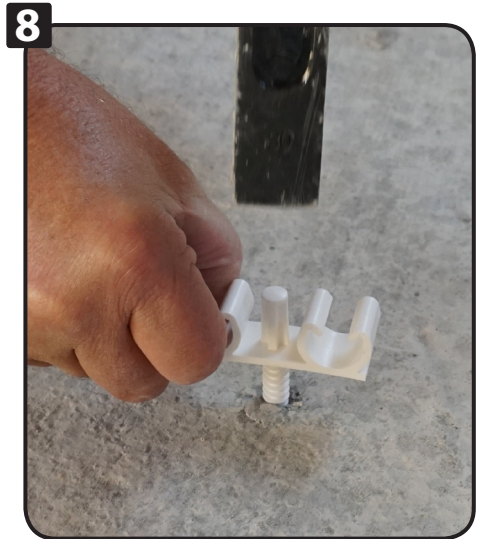

E.U. MODEL

Double

Quadruple

100 % nylon
Polyamide 6

Drill Ø 8 mm.

Hammer.

FIX-RING MULTI quadruple
is set up !

Prepare the installation.

Unroll the tube.

«CLIC»

Clip the tube with the foot =
simple and fast !

FIX-RING MULTI[®]

PLUMBING

The tubes are positioned !

Multi-Diameter

A single product for different diameters !

Position the FIX-RING MULTI double.

Clip the tubes with the foot.

Installation completed !

Designation
FIX-RING MULTI WHITE Ø 16 to 20 DOUBLE
FIX-RING MULTI WHITE Ø 16 to 20 QUADRUPLE

Designation
FIX-RING MULTI WHITE Ø 22 to 26 DOUBLE
FIX-RING MULTI WHITE Ø 22 to 26 QUADRUPLE