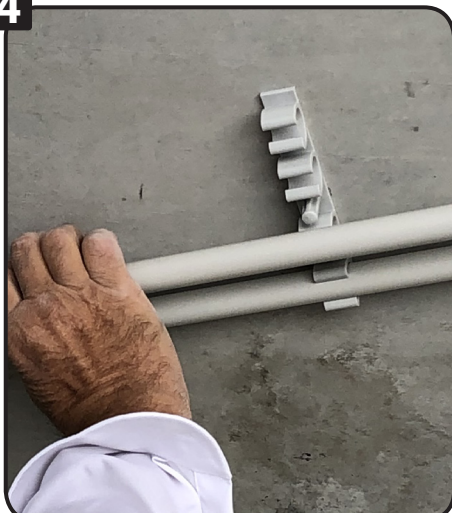

FOR FIXING IRO TUBE AND ICT SHEATH

Double

Quadruple

100 % nylon
Polyamide 6

CE

1 Ceiling or wall installation

Drill Ø 8 mm.

2

Hammer : FIX-RING MULTI is set up !

3

Prepare the installation.

4

Position the tubes.

5

Clip the tubes with your hand = simple and fast !

6

Ceiling

Wall

FIX-RING MULTI in situation.

FIX-RING MULTI[®]

ELECTRICITY

The tubes are positioned !

Multi-Diameter

A single product for different diameters !

Only one chalk line, one hole and we put two tubes !

Clip the tubes with your hand.

Installation completed !

Designation			
FIX-RING MULTI	GREY	Ø 16 to 20	DOUBLE
FIX-RING MULTI	GREY	Ø 16 to 20	QUADRUPLE

Designation			
FIX-RING MULTI	GREY	Ø 22 to 26	DOUBLE
FIX-RING MULTI	GREY	Ø 22 to 26	QUADRUPLE