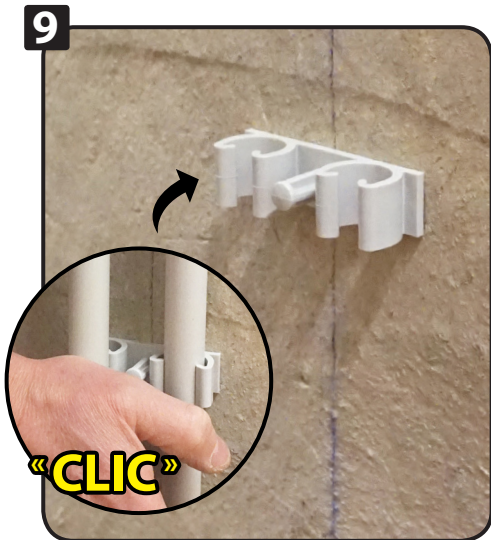

FOR FIXING IRO TUBE AND ICT SHEATH

Double

Quadruple

100 % nylon
Polyamide 6

CE

1 Ceiling or wall installation

Drill Ø 8 mm.

2

Hammer : FIX-RING MULTI is set up !

3

Prepare the installation.

4

Position the tubes.

5

Clip the tubes with your hand = simple and fast !

6

Ceiling

Wall

FIX-RING MULTI in situation.

FIX-RING MULTI[®]

ELECTRICITY

The tubes are positioned !

Multi-Diameter

A single product for different diameters !

Only one chalk line, one hole and we put two tubes !

Clip the tubes with your hand.

Installation completed !

Designation			
FIX-RING MULTI	GREY	Ø 16 to 20	DOUBLE
FIX-RING MULTI	GREY	Ø 16 to 20	QUADRUPLE

Designation			
FIX-RING MULTI	GREY	Ø 22 to 26	DOUBLE
FIX-RING MULTI	GREY	Ø 22 to 26	QUADRUPLE