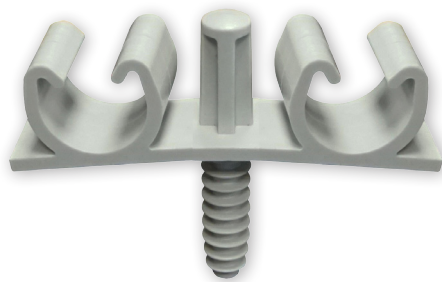

FOR FIXING IRO TUBE AND ICT SHEATH

Double

Quadruple

100 % nylon
Polyamide 6

CE

1 Ceiling or wall installation

Drill Ø 8 mm.

2

Hammer : FIX-RING MULTI is set up !

3

Prepare the installation.

4

Position the tubes.

5

Clip the tubes with your hand = simple and fast !

6

Ceiling

Wall

FIX-RING MULTI in situation.

FIX-RING MULTI[®]

ELECTRICITY

The tubes are positioned !

Multi-Diameter

A single product for different diameters !

Only one chalk line, one hole and we put two tubes !

Clip the tubes with your hand.

Installation completed !

Designation			
FIX-RING MULTI	GREY	Ø 16 to 20	DOUBLE
FIX-RING MULTI	GREY	Ø 16 to 20	QUADRUPLE

Designation			
FIX-RING MULTI	GREY	Ø 22 to 26	DOUBLE
FIX-RING MULTI	GREY	Ø 22 to 26	QUADRUPLE