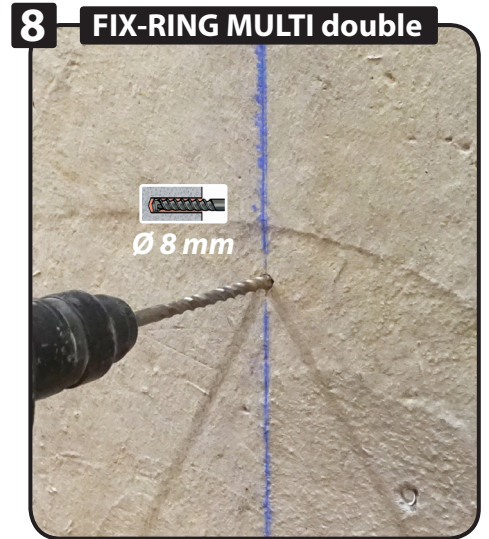

FOR FIXING IRO TUBE AND ICT SHEATH

Double

Quadruple

100 % nylon
Polyamide 6

CE

1 Ceiling or wall installation

Drill Ø 8 mm.

2

Hammer : FIX-RING MULTI is set up !

3

Prepare the installation.

4

Position the tubes.

5

Clip the tubes with your hand = simple and fast !

6

Ceiling

Wall

FIX-RING MULTI in situation.

FIX-RING MULTI[®]

ELECTRICITY

The tubes are positioned !

Multi-Diameter

A single product for different diameters !

Only one chalk line, one hole and we put two tubes !

Clip the tubes with your hand.

Installation completed !

Designation			
FIX-RING MULTI	GREY	Ø 16 to 20	DOUBLE
FIX-RING MULTI	GREY	Ø 16 to 20	QUADRUPLE

Designation			
FIX-RING MULTI	GREY	Ø 22 to 26	DOUBLE
FIX-RING MULTI	GREY	Ø 22 to 26	QUADRUPLE