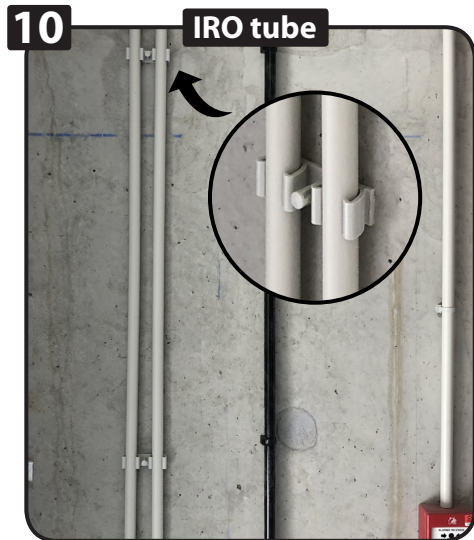

FOR FIXING IRO TUBE AND ICT SHEATH

Double

Quadruple

100 % nylon
Polyamide 6

CE

1 Ceiling or wall installation

Drill Ø 8 mm.

2

Hammer : FIX-RING MULTI is set up !

3

Prepare the installation.

4

Position the tubes.

5

Clip the tubes with your hand = simple and fast !

6

Ceiling

Wall

FIX-RING MULTI in situation.

FIX-RING MULTI[®]

ELECTRICITY

The tubes are positioned !

Multi-Diameter

A single product for different diameters !

Only one chalk line, one hole and we put two tubes !

Clip the tubes with your hand.

Installation completed !

Designation			
FIX-RING MULTI	GREY	Ø 16 to 20	DOUBLE
FIX-RING MULTI	GREY	Ø 16 to 20	QUADRUPLE

Designation			
FIX-RING MULTI	GREY	Ø 22 to 26	DOUBLE
FIX-RING MULTI	GREY	Ø 22 to 26	QUADRUPLE