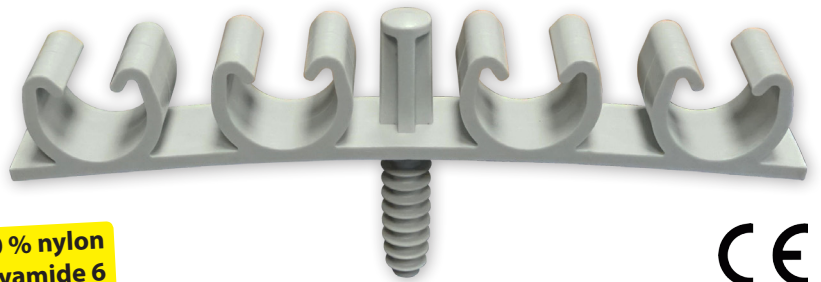

FOR FIXING IRO TUBE AND ICT SHEATH

Double

Quadruple

100 % nylon
Polyamide 6

CE

1 Ceiling or wall installation

Drill Ø 8 mm.

2

Hammer : FIX-RING MULTI is set up !

3

Prepare the installation.

4

Position the tubes.

5

Clip the tubes with your hand = simple and fast !

6

Ceiling

Wall

FIX-RING MULTI in situation.

FIX-RING MULTI[®]

ELECTRICITY

The tubes are positioned !

Multi-Diameter

A single product for different diameters !

Only one chalk line, one hole and we put two tubes !

Clip the tubes with your hand.

Installation completed !

Designation			
FIX-RING MULTI	GREY	Ø 16 to 20	DOUBLE
FIX-RING MULTI	GREY	Ø 16 to 20	QUADRUPLE

Designation			
FIX-RING MULTI	GREY	Ø 22 to 26	DOUBLE
FIX-RING MULTI	GREY	Ø 22 to 26	QUADRUPLE