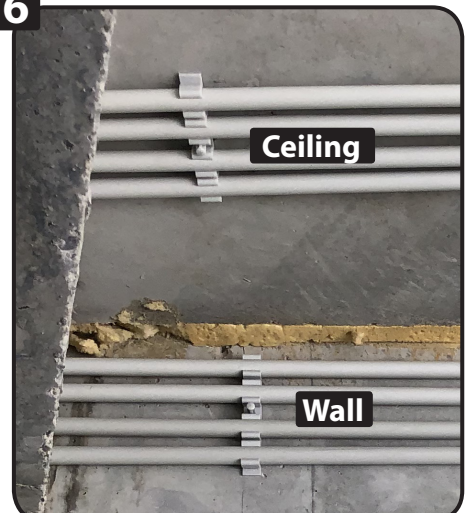

FOR FIXING IRO TUBE AND ICT SHEATH

Double

Quadruple

100 % nylon
Polyamide 6

CE

1 Ceiling or wall installation

Drill Ø 8 mm.

2

Hammer : FIX-RING MULTI is set up !

3

Prepare the installation.

4

Position the tubes.

5

Clip the tubes with your hand = simple and fast !

6

Ceiling

Wall

FIX-RING MULTI in situation.

FIX-RING MULTI[®]

ELECTRICITY

The tubes are positioned !

Multi-Diameter

A single product for different diameters !

Only one chalk line, one hole and we put two tubes !

Clip the tubes with your hand.

Installation completed !

Designation			
FIX-RING MULTI	GREY	Ø 16 to 20	DOUBLE
FIX-RING MULTI	GREY	Ø 16 to 20	QUADRUPLE

Designation			
FIX-RING MULTI	GREY	Ø 22 to 26	DOUBLE
FIX-RING MULTI	GREY	Ø 22 to 26	QUADRUPLE