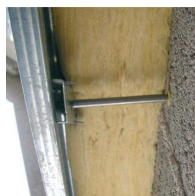

FIX-FOURRURE

Fixing rails on stones and brick walls

Description

- Fixing rails on stone or brick walls.
- M6 thread, 25 mm long.
- All-material plugs Ø 8 x 70 supplied in the box.
- Can be made up to 600 mm long on request.

Product benefits

- Patent pending.
- All materials: wall plugs supplied.
- Quick and easy: no need to fix a horizontal rail to the wall.
- Can also be used for false ceilings.

Homologations

Fix-Fourrure

CSTB

Materials

Concrete

Solid breeze block /
Stone

Solid
brick

Breeze block

Hollow Brick

Fix-Fourrure - vue en situation

Fix-Fourrure - vue en situation avec isolant