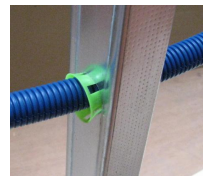

PASS-RING - vue en situation 2