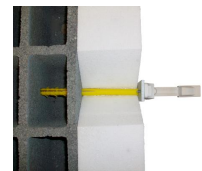

ISO automatic shutter stop

Automatic shutter stop for external insulation

Arrêt de volet auto ISO

Description

- Automatic shutter stop for external insulation.
- For wooden, aluminum or PVC shutters.
- Contents: 2 automatic shutter stops, 2 Ø12 x 240 plugs, 2 Ø10 x 240 double thread screws, 2 TF M8 screws, 2 Ø8 washers, 4 TH M6 screws, 4 Ø6 washers and 2 plates.
- Drilling: Ø10 mm in hollow materials, Ø11 mm in solid materials.
- Maximum insulation: 110 mm in hollow materials, 160 mm in solid materials.

Product benefits

- The shutter locks itself in the shutter stopper.
- Rubber stopper preventing the shutter from being damaged.
- Adjustable: For shutters 20 to 50 mm thick.
- All materials and ideal for hollow materials.
- Made in France.
- In hollow materials, expansions on several cells of the support.
- 100% polyamide 6 nylon plug.
- Anti-rotation fins.

Materials

Arrêt de volet auto ISO - vue en situation

Arrêt de volet auto ISO - vue en coupe

Références produits

DÉSIGNATION	RÉFÉRENCE	CONDT	SURCONDT	COLOR
ARRET VOLET AUTOMATIQUE ISO BLANC Sachet de 2	A130210	Sachet de 2	5 sachets	Blanche
ARRET VOLET AUTOMATIQUE ISO NOIR Sachet de 2 ---	A130215	Sachet de 2	5 sachets	Noire