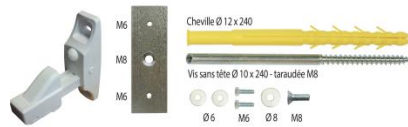

ISO automatic shutter stop

Automatic shutter stop for external insulation

Arrêt de volet auto ISO

Description

- Automatic shutter stop for external insulation.
- For wooden, aluminum or PVC shutters.
- Contents: 2 automatic shutter stops, 2 Ø12 x 240 plugs, 2 Ø10 x 240 double thread screws, 2 TF M8 screws, 2 Ø8 washers, 4 TH M6 screws, 4 Ø6 washers and 2 plates.
- Drilling: Ø10 mm in hollow materials, Ø11 mm in solid materials.
- Maximum insulation: 110 mm in hollow materials, 160 mm in solid materials.

Product benefits

- The shutter locks itself in the shutter stopper.
- Rubber stopper preventing the shutter from being damaged.
- Adjustable: For shutters 20 to 50 mm thick.
- All materials and ideal for hollow materials.
- Made in France.
- In hollow materials, expansions on several cells of the support.
- 100% polyamide 6 nylon plug.
- Anti-rotation fins.